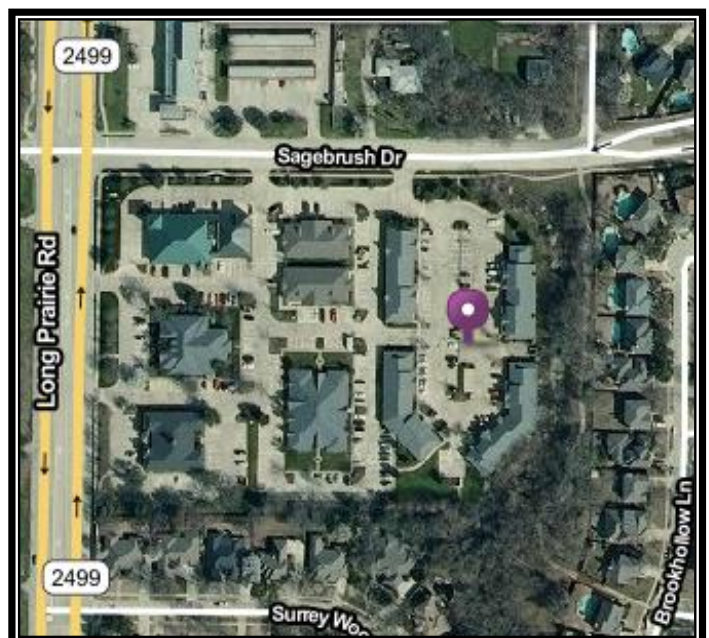

This information is believed to be accurate, but no representation or warranty, express or implied, as to its accuracy or completeness is made by any party. The presentation of this property is submitted subject to errors, omissions, change of price or prior sale or lease, or withdrawal without notice.