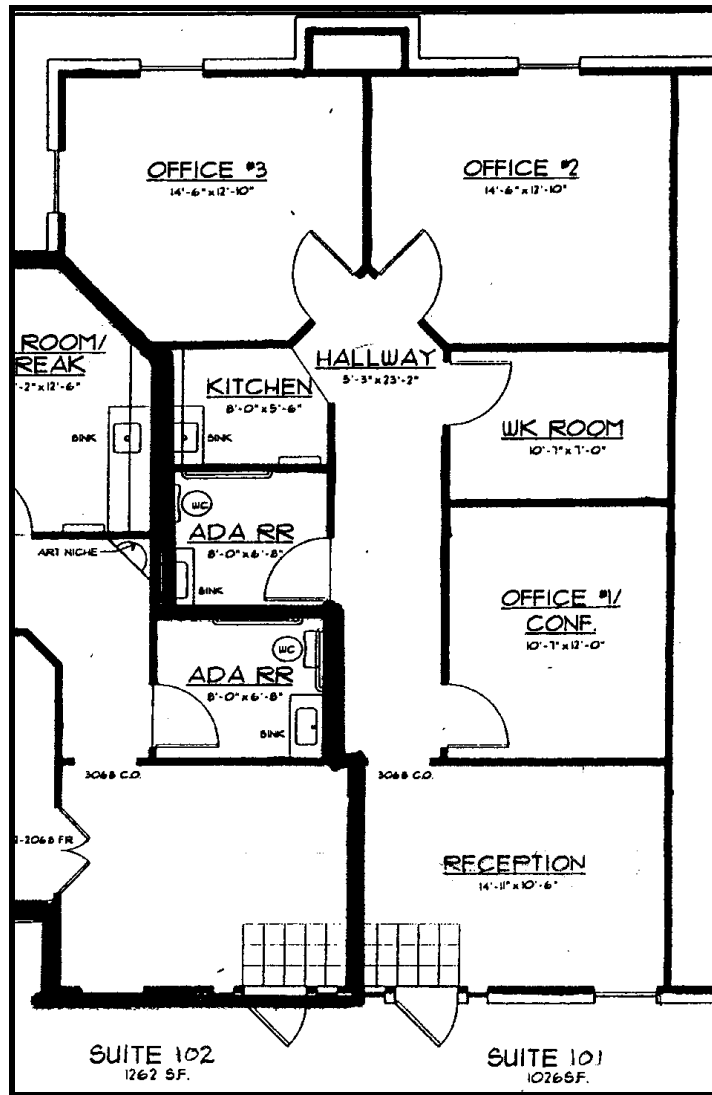

This information is believed to be accurate, but no representation or warranty, express or implied, as to its accuracy or completeness is made by any party. The presentation of this property is submitted subject to errors, omissions, change of price or prior sale or lease, or withdrawal without notice.