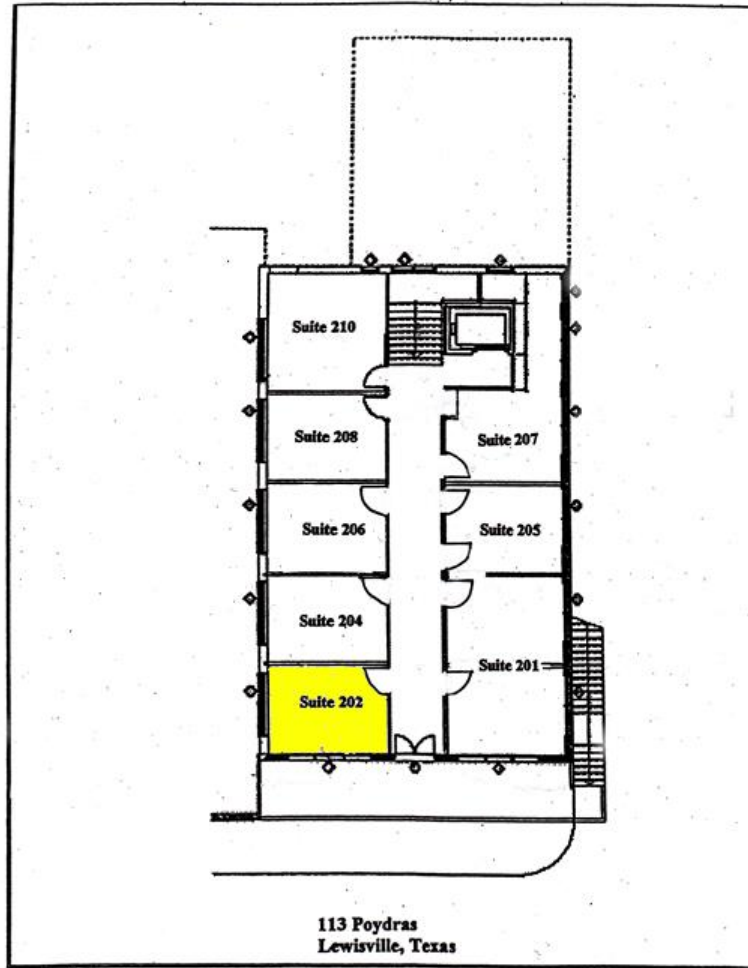

# Executive Office Space “OLD TOWN” Lewisville, TX

**113 Poydras, Lewisville, TX**

- Location:** Formerly, Poydras was a short block teeing into Main St. The City converted the street into a park-like sitting area.
- Available Suites:** Suite 202 - \$575.00/month. Corner office! Avail. December!
- Amenities:** 2<sup>nd</sup> Floor – Elevator served – small coffee bar - balcony!
- Size:** Suite 202 - 264 RSF

FLOOR PLAN

This information is believed to be accurate, but no representation or warranty, express or implied, as to its accuracy or completeness is made by any party. The presentation of this property is submitted subject to errors, omissions, change of price or prior sale or lease or withdrawal without notice.