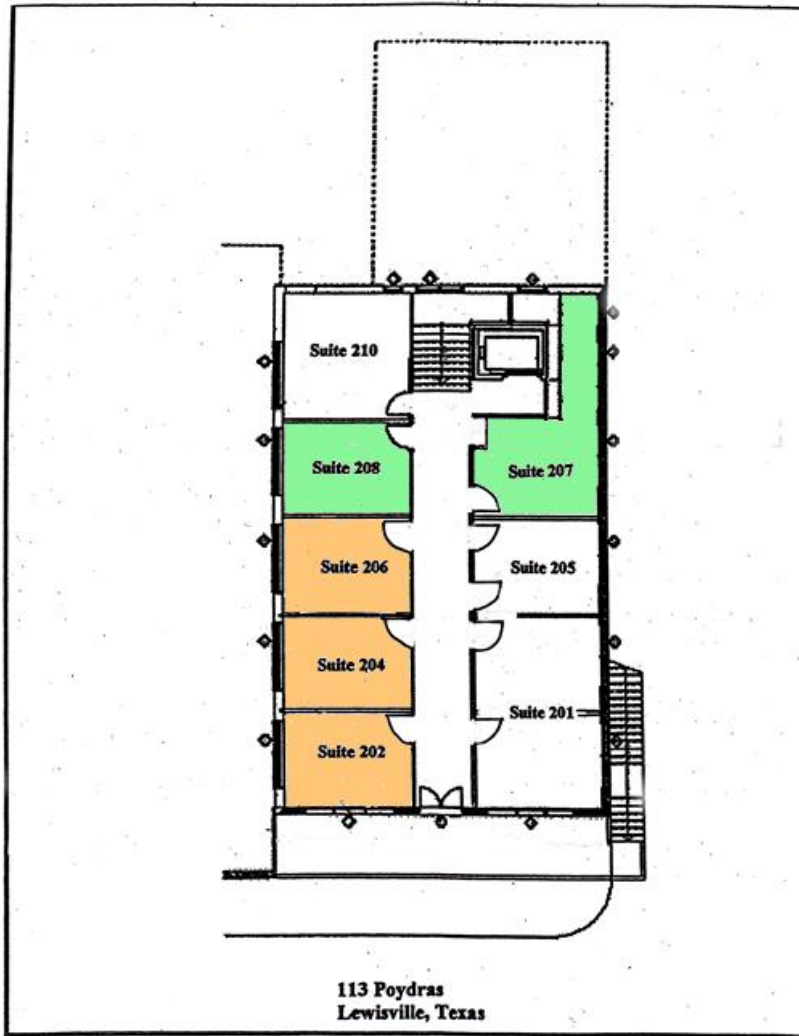

Available Suites: Suite 202 - \$625.00/month. *Corner office! Lots of Windows!*
Suite 204 - \$560.00/month.
Suite 206 - \$580.00/month.
Suite 207 - \$950.00/month – Avail. July, 2020
Suite 208 - \$570.00/month – Avail. July, 2020

Amenities: 2nd Floor – Elevator served – community coffee bar – balcony overlooking Main Street!

For further information contact: Rich Muller

Vintage Realty

**2980 Long Prairie Rd., Suite D
Flower Mound, TX 75022**

FLOOR PLAN

This information is believed to be accurate, but no representation or warranty, express or implied, as to its accuracy or completeness is made by any party. The presentation of this property is submitted subject to errors, omissions, change of price or prior sale or lease or withdrawal without notice.