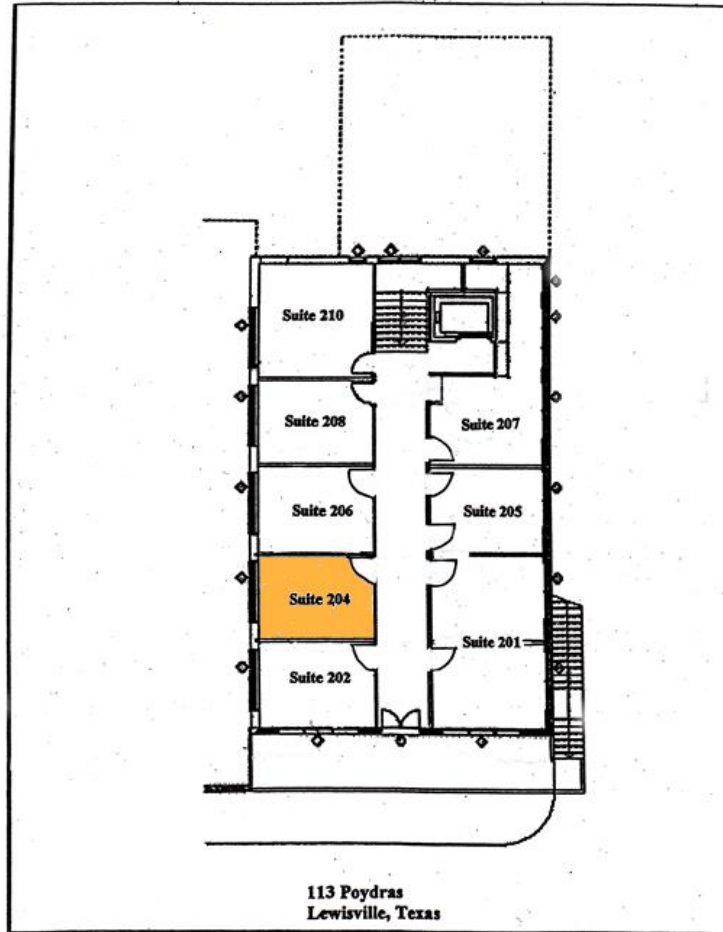

# Executive Office Space “OLD TOWN” Lewisville, TX

**Location:** 113 Poydras, Suite 204.  
2<sup>nd</sup> Floor – Elevator served!  
[Entrance off of Wayne Ferguson Plaza].

**Size:** 240 SF

**Rent:** \$585.00/month.

FLOOR PLAN

This information is believed to be accurate, but no representation or warranty, express or implied, as to its accuracy or completeness is made by any party. The presentation of this property is submitted subject to errors, omissions, change of price or prior sale or lease or withdrawal without notice.